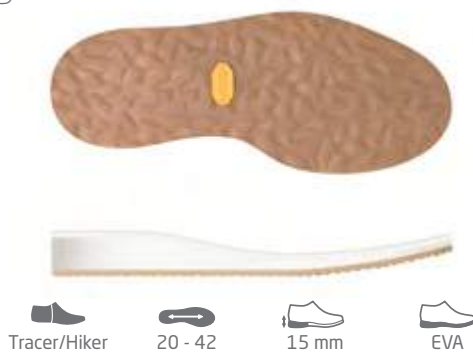

CHILDREN SOLES TRACER

S542

S547

CHILDREN SOLES

S002C

S001B